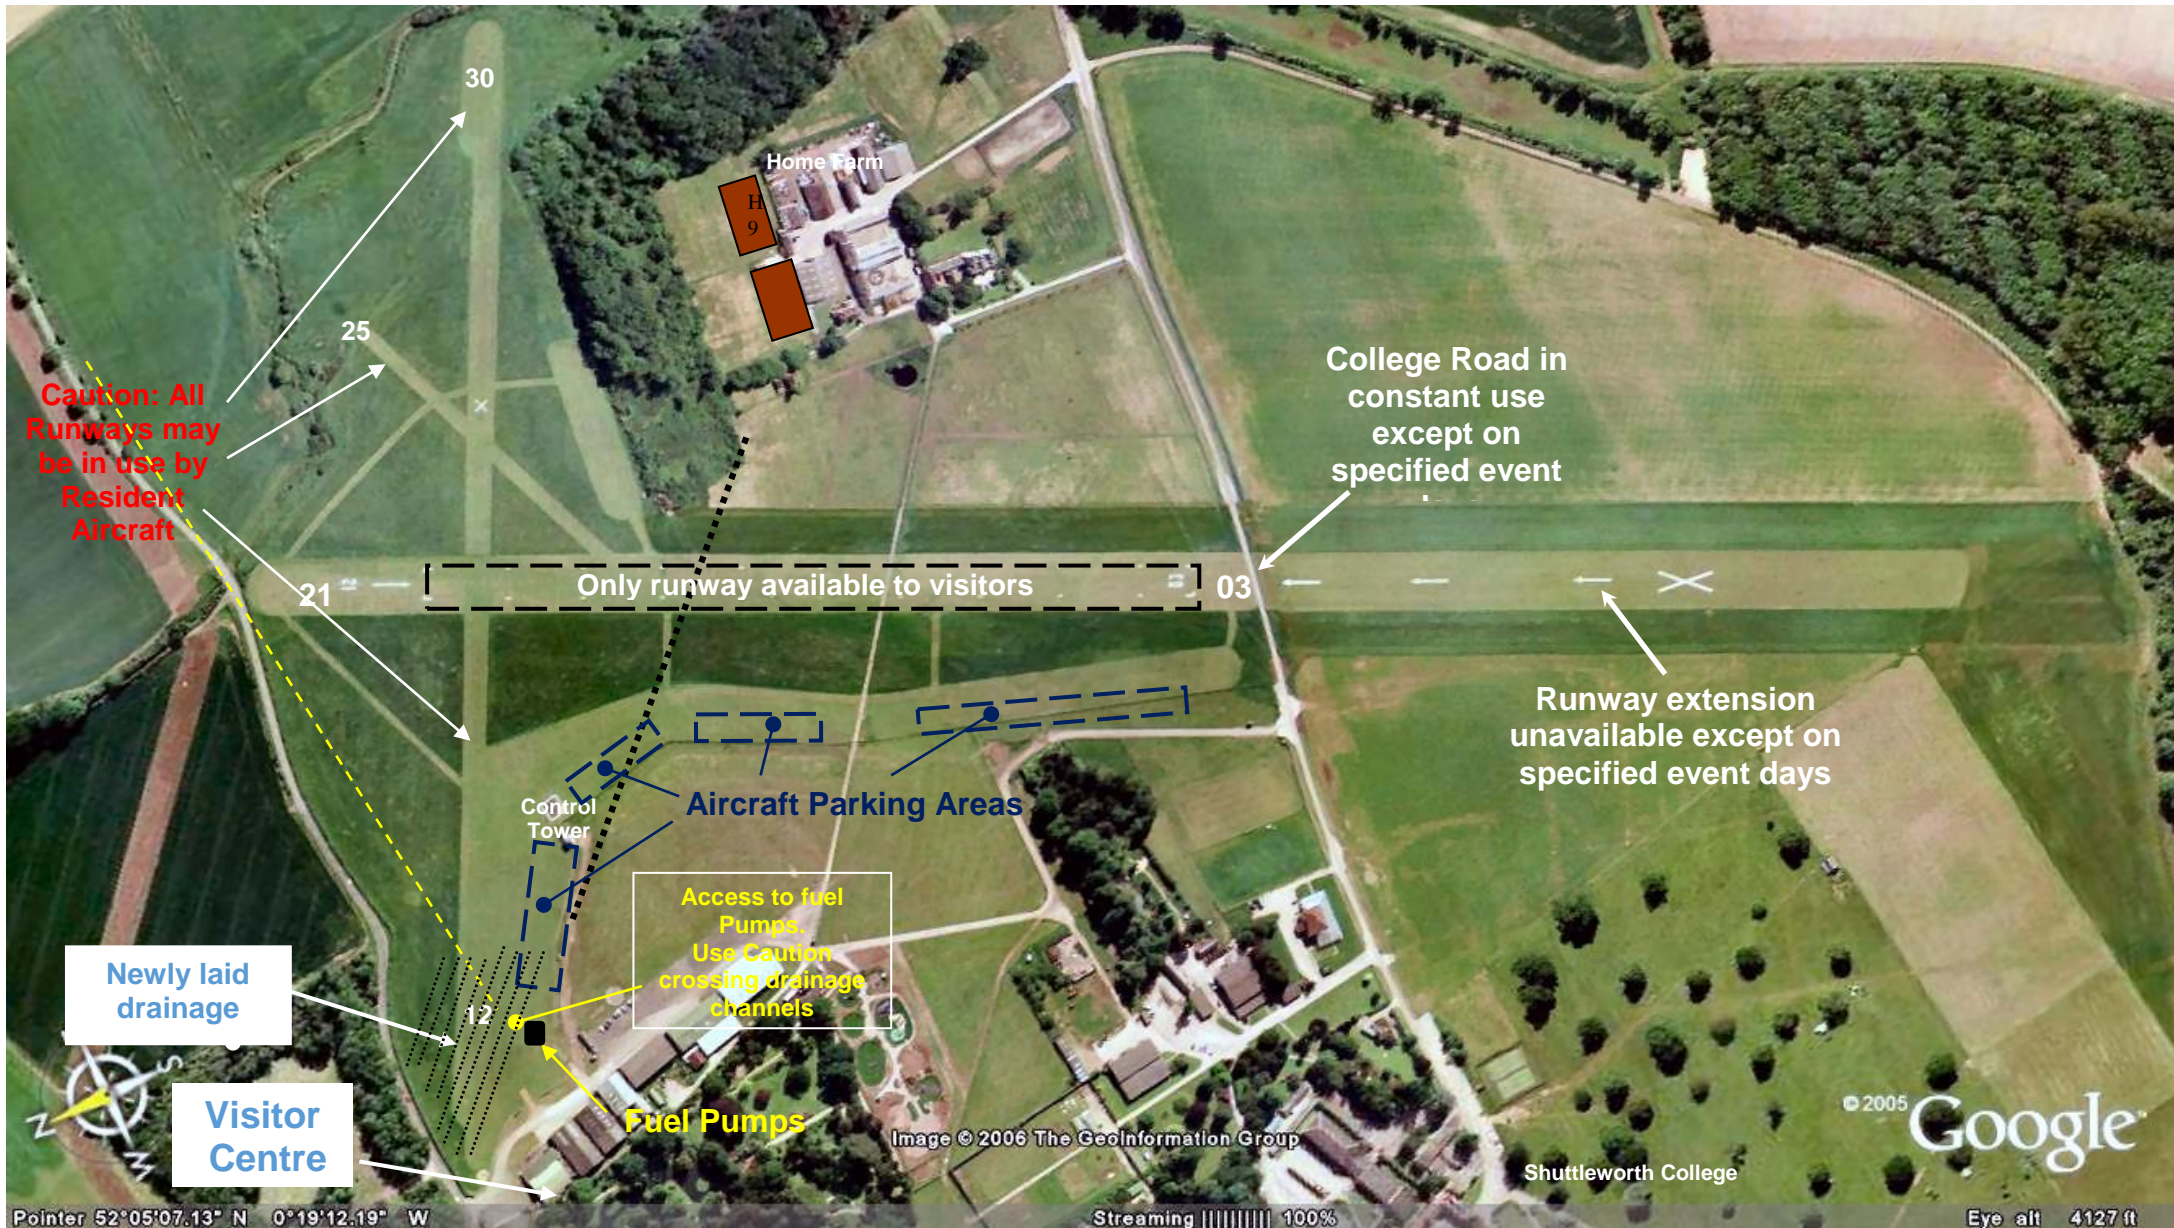

# Shuttleworth Old Warden Aerodrome 2019.

21 = Runway Designer

Figure 1