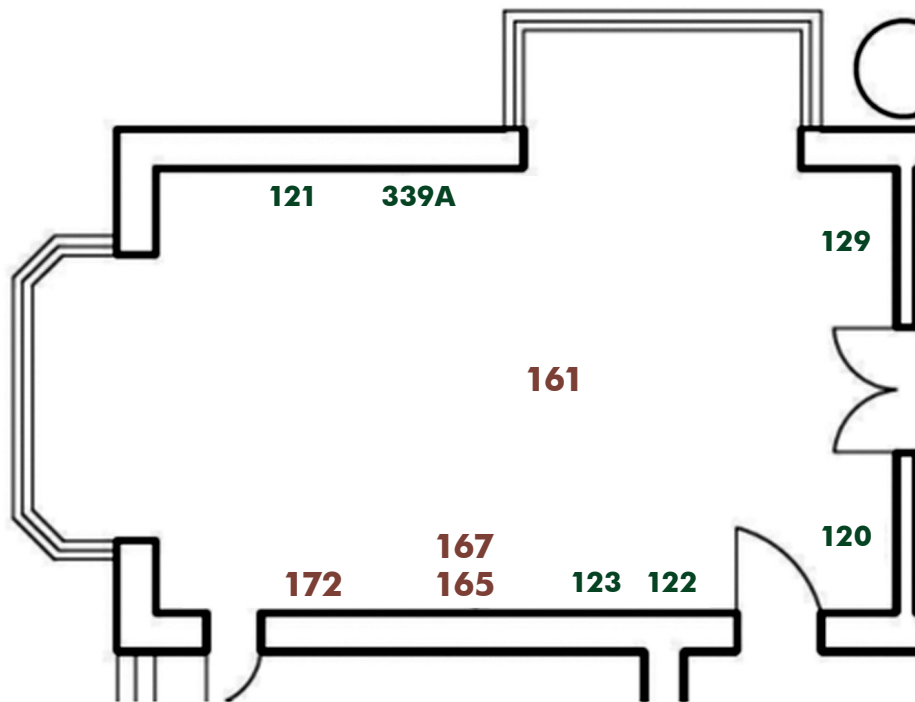

Morning Room

Explore the Paintings

120	Portrait of Alfred Shuttleworth, by Thomas Jones Barker (1815-1882).
121	Portrait of Mrs D.C. Shuttleworth as a widow with a row of pearls, by Reginald Granville Eves, R.A., R.P. (1876-1941) c1913.
122	Portrait of Joseph Shuttleworth, by The Hon. Henry Richard Graves, R.A., (1818-1882).
123	Portrait of Colonel Frank Shuttleworth in 11th Hussars Uniform, by The Hon. Henry Richard Graves, R.A., (1818-1882).
129	Portrait of Colonel Frank Shuttleworth in 11th Hussars Uniform, by The Hon. Henry Richard Graves, R.A., (1818-1882). Signed with monogram, and dated '1872' (lower left).
339A	Portrait of Colonel Frank Shuttleworth, by William Logsdail (1859-1944).

Explore the features

161	Twenty-Four Branch Chandelier in Dutch 17th century style.
165	Victorian Large Overmantel Mirror early 20th century in oil-gilded architectural frame flanked by Corinthian capitals and pilasters, carved with scrolling foliage.
167	Cast Iron Fire-back with the Royal Coat of Arms and Pair of Large Iron Fire dogs.
172	Dutch Walnut Display Cabinet 18th century onwards.