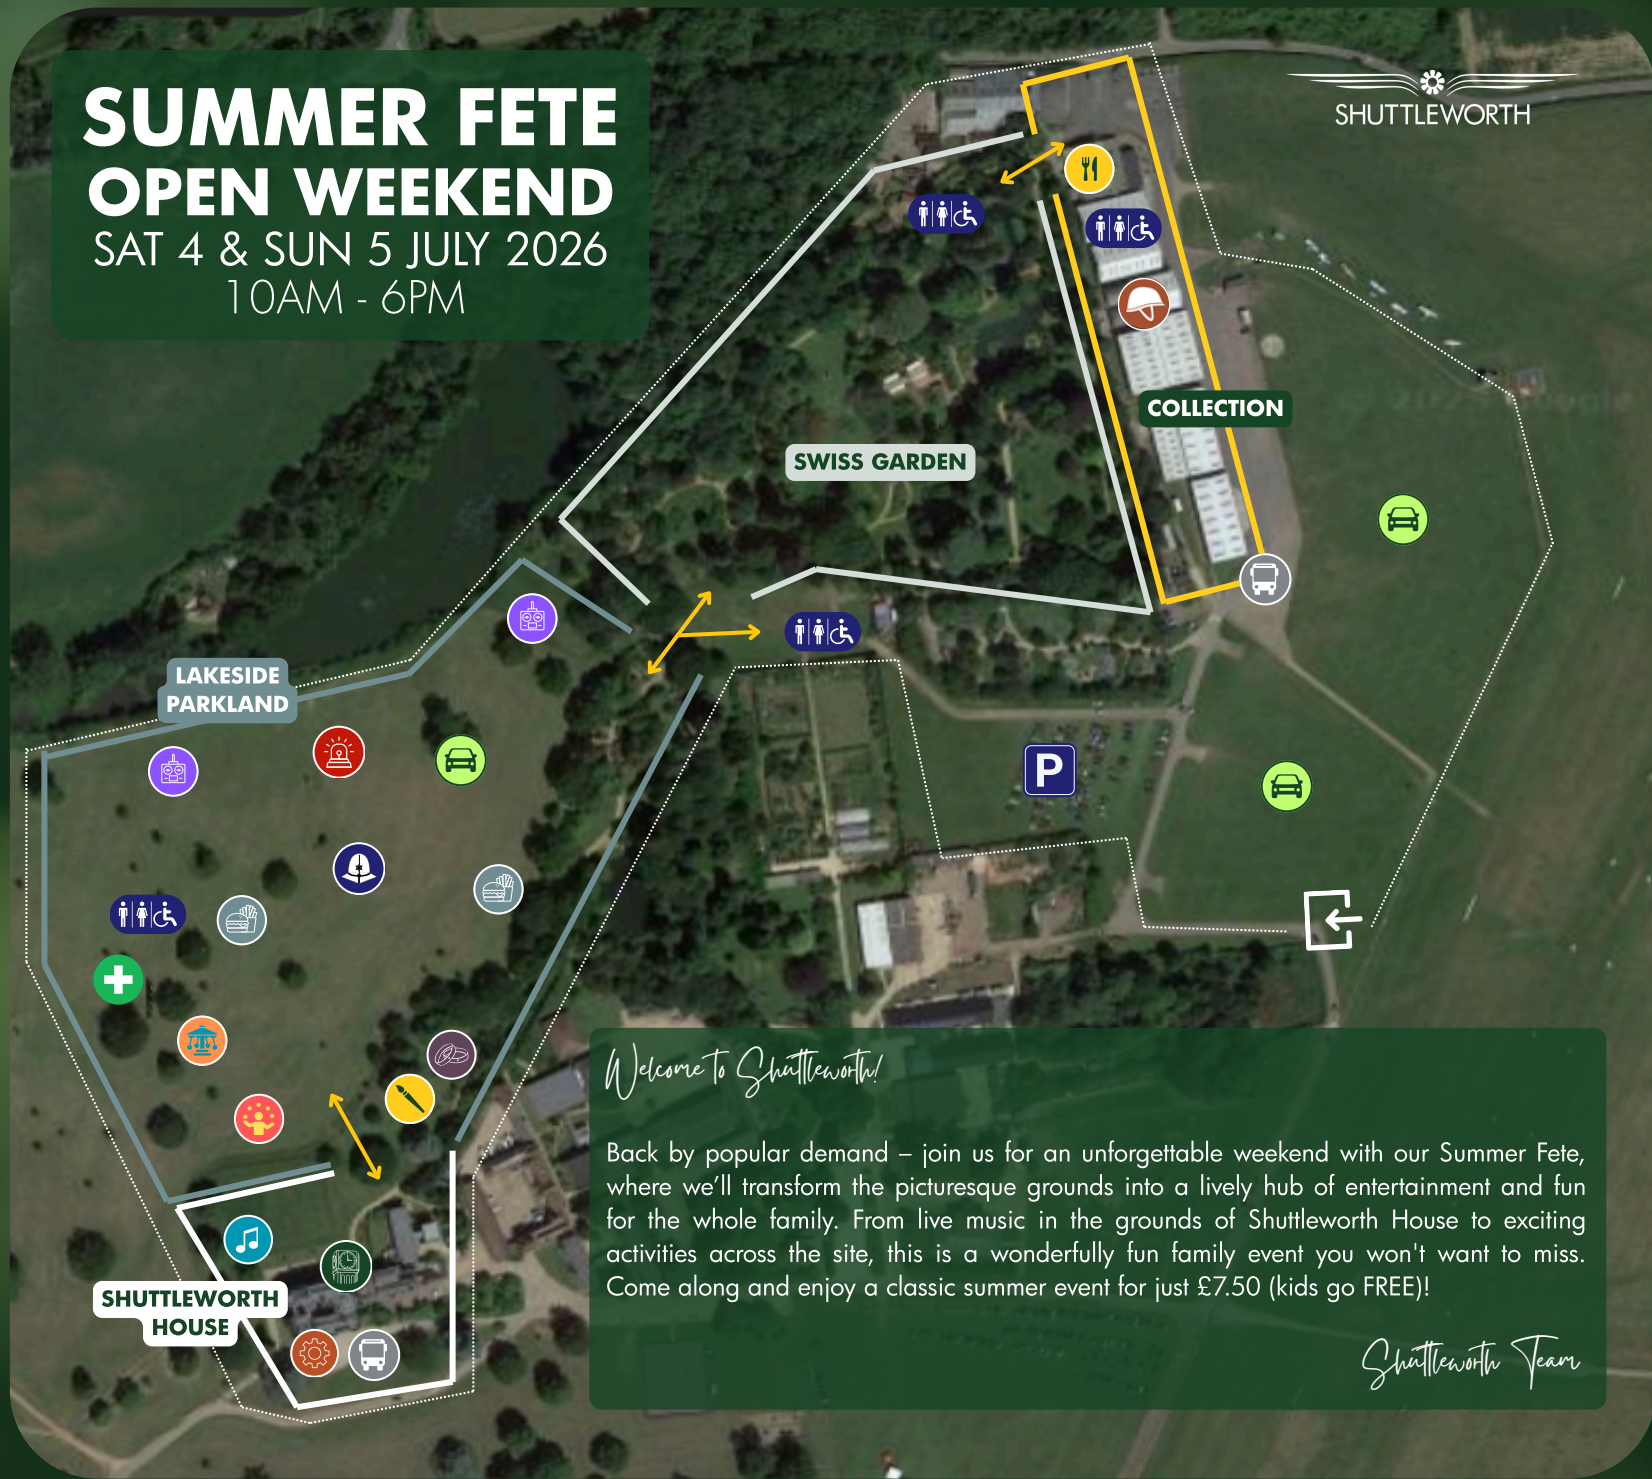

-  ENTRANCE
-  TOILETS
-  PARKING
-  CAR CLUBS
-  HERITAGE BUS STOPS
-  RUNWAY CAFÉ
-  WELFARE & FIRST AID
-  **LIVE MUSIC**
-  HERITAGE ZONE
-  WEDDINGS & VENUE HIRE AT SHUTTLEWORTH
-  RC MODELS ZONE & DRONE RACING
-  CIRCUS SKILLS
-  CATERING
-  FUN FAIR
-  **SHUTTLEWORTH HOUSE**
CRAFT & GIFT MARKET | EXHIBITION
SOFT PLAY | BAR
-  FIRE RESCUE DEMO
-  INTERACTIVE BOFORS
ANTI-AIRCRAFT GUN
-  FACE PAINTING
-  BEDFORDSHIRE POLICE
DISPLAY

SUMMER FETE

OPEN WEEKEND

SAT 4 & SUN 5 JULY 2026
10AM - 6PM

Welcome to Shuttleworth!

Back by popular demand – join us for an unforgettable weekend with our Summer Fete, where we'll transform the picturesque grounds into a lively hub of entertainment and fun for the whole family. From live music in the grounds of Shuttleworth House to exciting activities across the site, this is a wonderfully fun family event you won't want to miss. Come along and enjoy a classic summer event for just £7.50 (kids go FREE)!

Shuttleworth Team

SUMMER FETE OPEN WEEKEND WHAT'S ON?

LIVE MUSIC LINE-UP

SATURDAY

- 11:00** MASQUERADES YOUTH THEATRE
- 12:00** LAWRENCE HILL
- 13:00** LITTLE WHITE LIGHTS DUO
- 14:15** JOE FIN
- 16:00** SOUL FUNK SECRET

SUNDAY

- 11:00** MASQUERADES YOUTH THEATRE
- 12:00** LAWRENCE HILL
- 13:00** CARDINAL KINGS
- 14:15** MAX RYAN
- 16:00** THE DISCO KITCHEN BAND

SUBJECT TO CHANGE & AVAILABILITY

SHUTTLEWORTH HOUSE

BAR | CRAFT & GIFT MARKET | HISTORY EXHIBITION
WEDDINGS & VENUE HIRE: MEET THE TEAM | SOFT PLAY | FACE PAINTING*