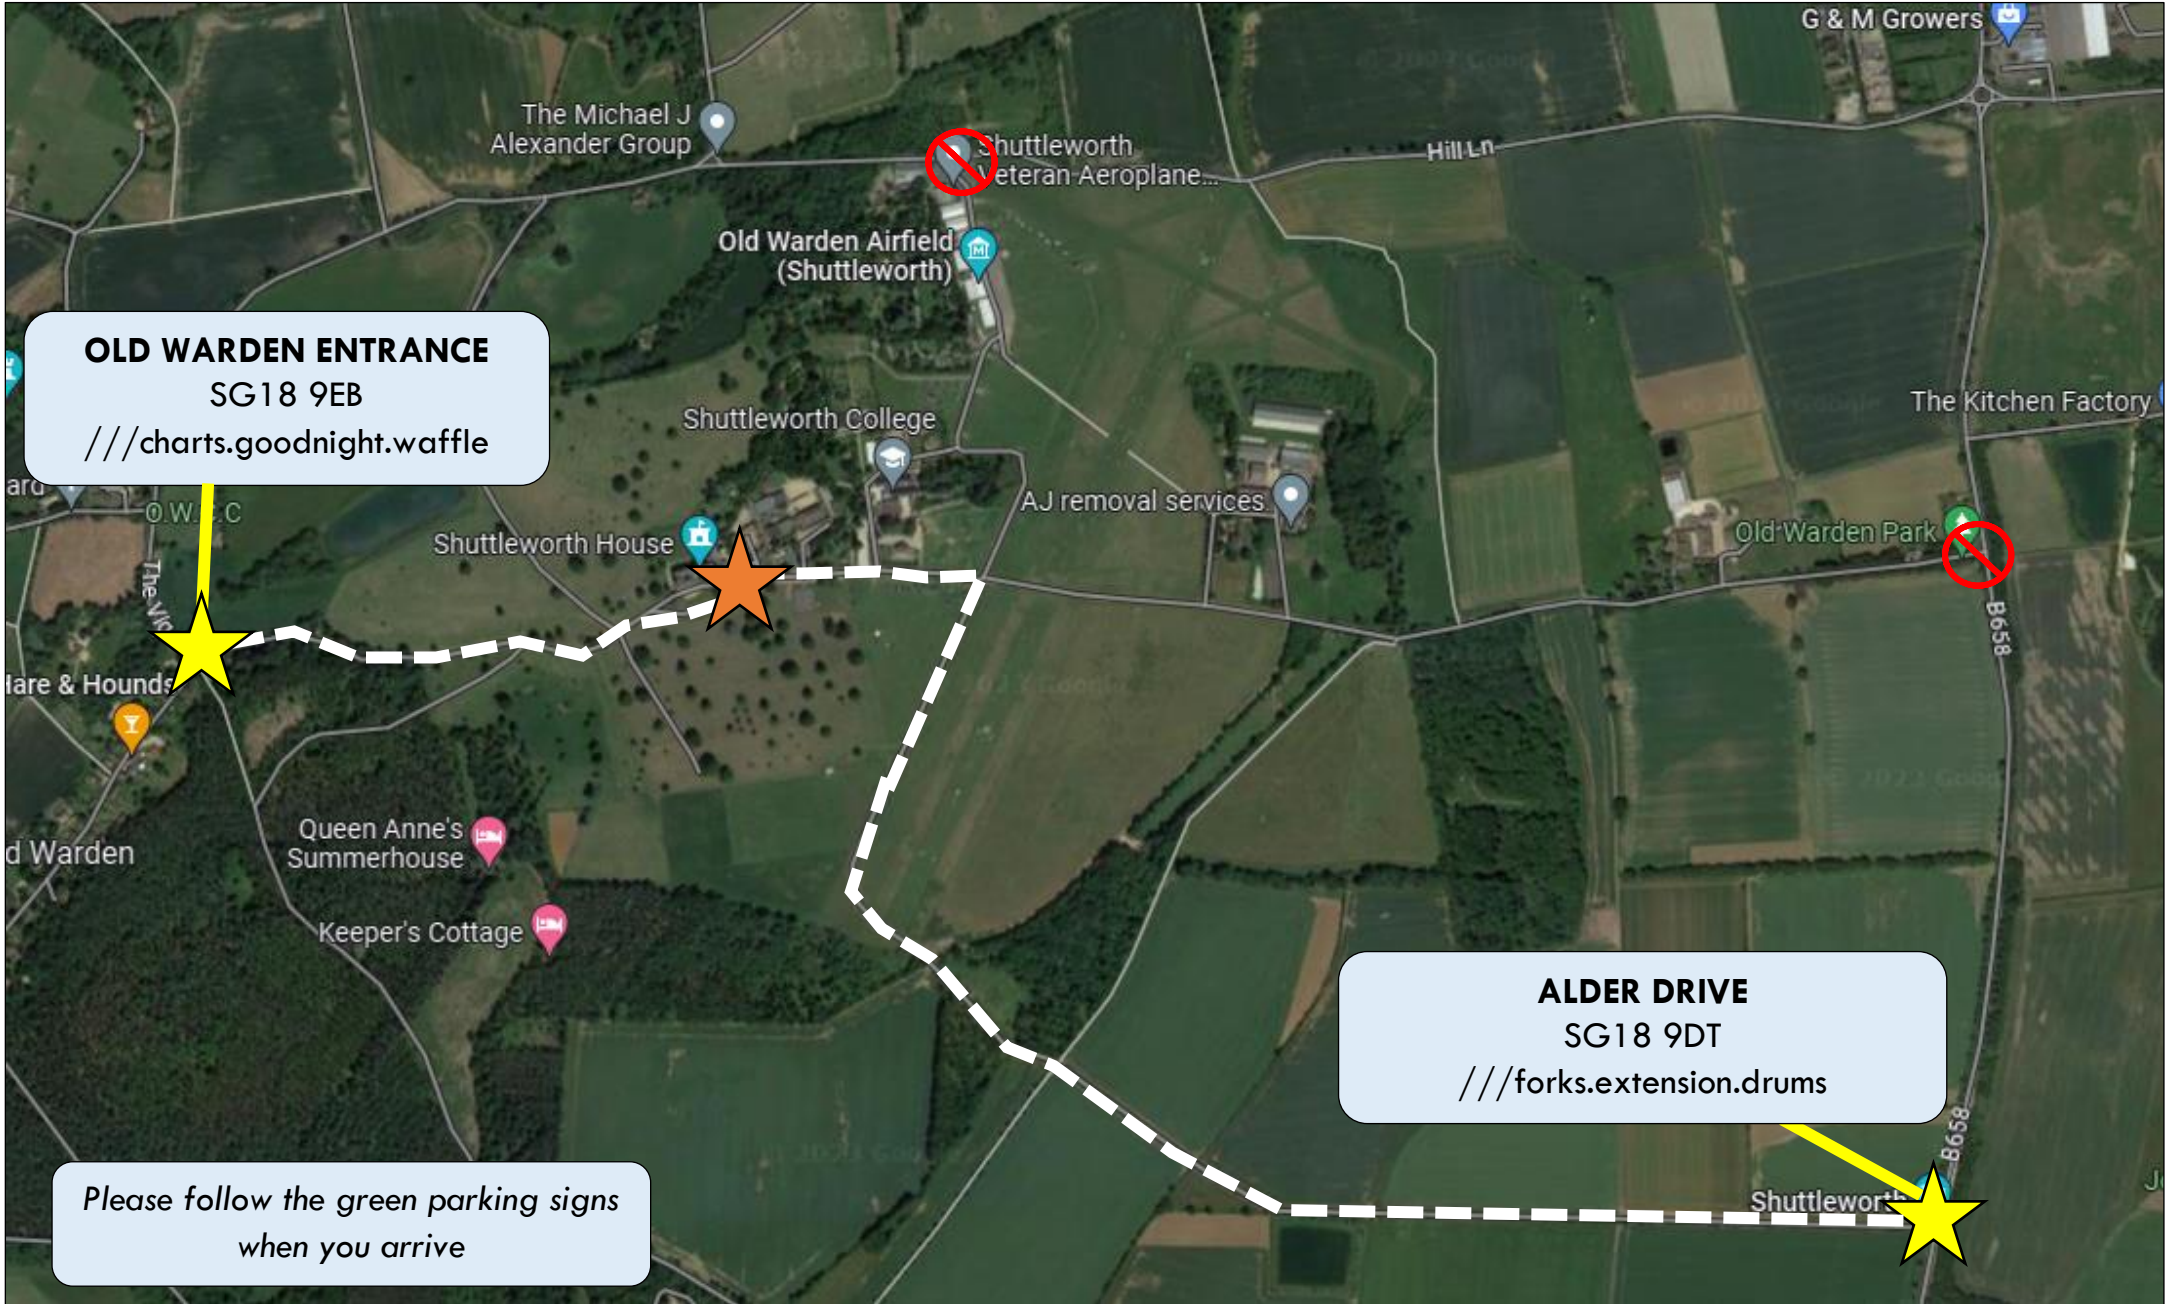

SHUTTLEWORTH

OLD WARDEN ENTRANCE
SG18 9EB
[///charts.goodnight.waffle](http://charts.goodnight.waffle)

ALDER DRIVE
SG18 9DT
[///forks.extension.drums](http://forks.extension.drums)

*Please follow the green parking signs
when you arrive*