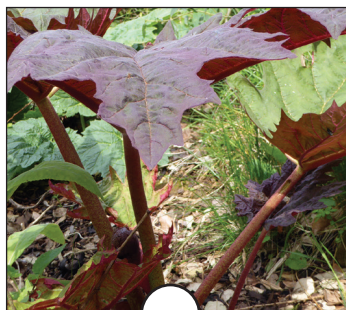

Found some!

Copper Beech

A great food source for lots of birds and mammals.

Scientific name:
Fagus sylvatica

Found some!

Weeping Pear

Beautiful grey-green leaves that have a silvery underside.

Scientific name:
Pyrus salicifolia

Found it!

Stonecrop

Perfect for rock gardens, this plant is tidy and compact.

Scientific name:
Sedum spathulifolium

Found some!

Rheum

Rhubarb-like leaves and flowers on this plant.

Scientific name:
Rheum palmatum

Found some!

Hosta

Herbaceous large leaf plant with white tubular flowers.

Scientific name:
Hosta sieboldiana

Found some!

Tree fern

Find the best examples in our Grotto & Fernery!

Scientific name:
Dicksonia antarctica