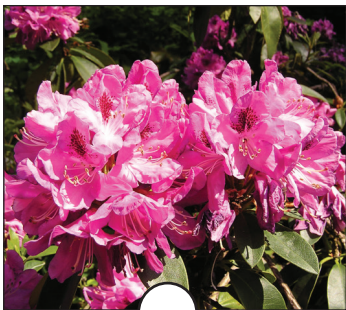

Found some!

Flowering Currant

Popular shrub with brightly coloured and scented flowers.

Scientific name:
Ribes sanguineum

Found some!

Bamboo

Giant grass, which sends up new, large shoots annually.

Scientific name:
Bambusoideae

Found it!

Azalea

Sweet smelling pretty yellow flowers.

Scientific name:
Rhododendron luteum

Found some!

Rhododendron

Evergreen shrub with an abundant display of flowers.

Scientific name:
Rhododendron

Found some!

Copper Beech

A great food source for lots of birds and mammals.

Scientific name:
Fagus sylvatica

Found some!

Weeping Pear

Beautiful grey-green leaves that have a silvery underside.

Scientific name:
Pyrus salicifolia